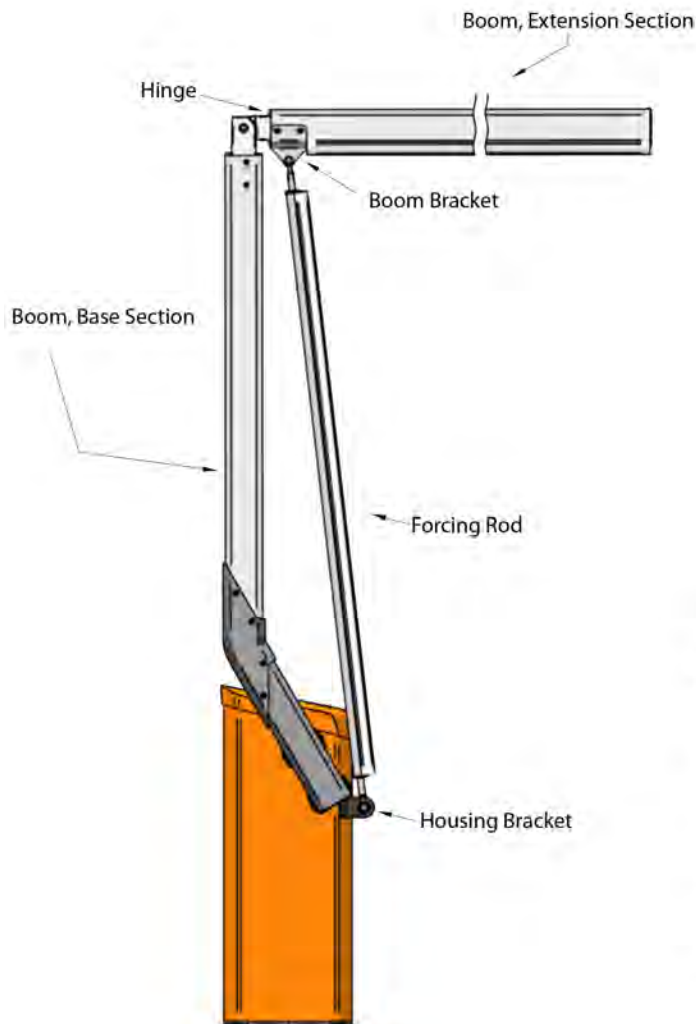

Articulated Arm Assembly - NEW version

Articulating Arm Assemblies	
Boom Bracket Kit Bracket & Mounting Hardware	KB-ARM02
Forcing Rod Kit 6' Forcing Rod, Bearings & Lock Nuts	KB-DS01
Hinge Bracket Kit Hinge, White Brackets & Mounting Bolts	1031.1333
Housing Bracket Kit T-Bracket, Back Plate & Mounting Hardware	KB-HSG01